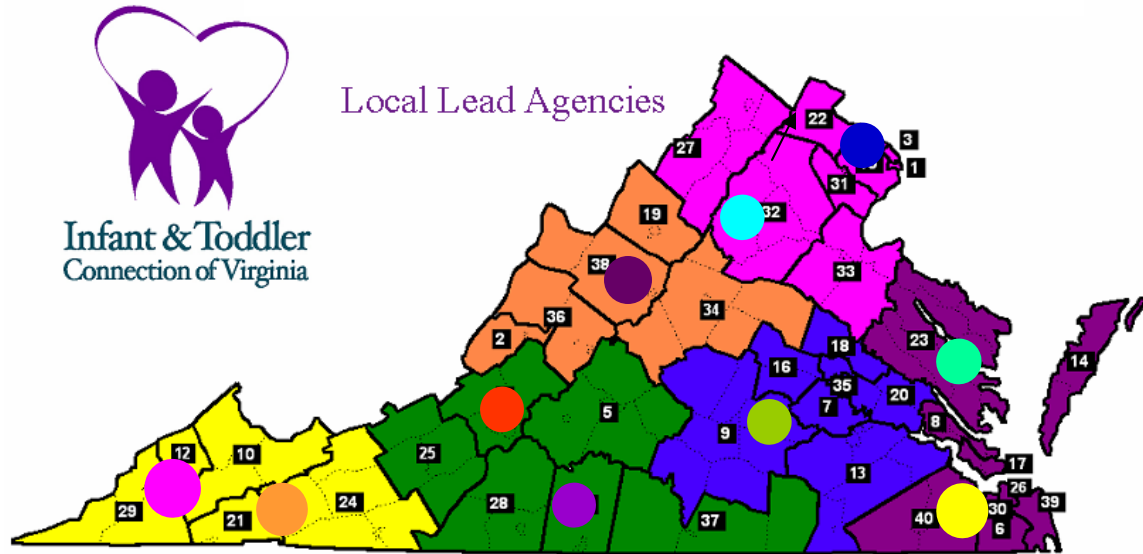

2010-2011 CoPA Leaders

Infant & Toddler Connection of

1 Alexandria	11 Danville-Pittsylvania	21 the Highlands	31 Prince William, Manassas and Manassas Park
2 the Alleghany Highlands	12 Dickens on	22 Loudoun	32 Rappahannock-Rapidan
3 Arlington	13 Crater District	23 Middle Peninsula-N Neck	33 Rappahannock Area
4 the Roanoke Valley	14 the Eastern Shore	24 Mount Rogers	34 the Blue Ridge
5 Central Virginia	15 Fairfax-Falls Church	25 the New River Valley	35 Richmond
6 Chesapeake	16 Goochland-Powhatan	26 Norfolk	36 the Rockbridge Area
7 Chesterfield	17 Hampton-Newport News	27 Shenandoah Valley	37 Southside
8 Williamsburg * James City * York * Poquoson	18 Hanover	28 the Piedmont	38 Valley
9 Planning District 14	19 Henrico-Charles City-Rockingham	29 LENO WISCO	39 Virginia Beach
10 Cumberland Mountain	20 Henrico-Charles City-New Kent	30 Portsmouth	40 Western Tidewater

Key:

- -Shirley Blake (Abingdon Region-21 & 24)
- -Nancy Bailey, Lisa Pritchard & Nell Owens McAfee (Abingdon Region-10, 12 & 29)
- -Kristin Houser-(Roanoke Region-11, 28, & 37)
- -Janna Schwartz (Roanoke Region-4, 5, & 25)
- -Alicia Harpine (Valley Region)
- -Mitch Blair & Lisa Madron (Northern Virginia Region-1, 3, 15, 22, & 31)
- -Lynne Blythe (Northern Virginia Region-27, 32, & 33)
- -Sarah Peters & Linda Lindsey-Hoy (Richmond Region-9, 7, 13, 16, 18, 20, & 35)
- - Emily Chebetar (Tidewater Region-6, 14, 26, 30, 39, & 40)
- -Beth Pruitt & Jean DeLuca (Tidewater Region-8, 17, & 23)